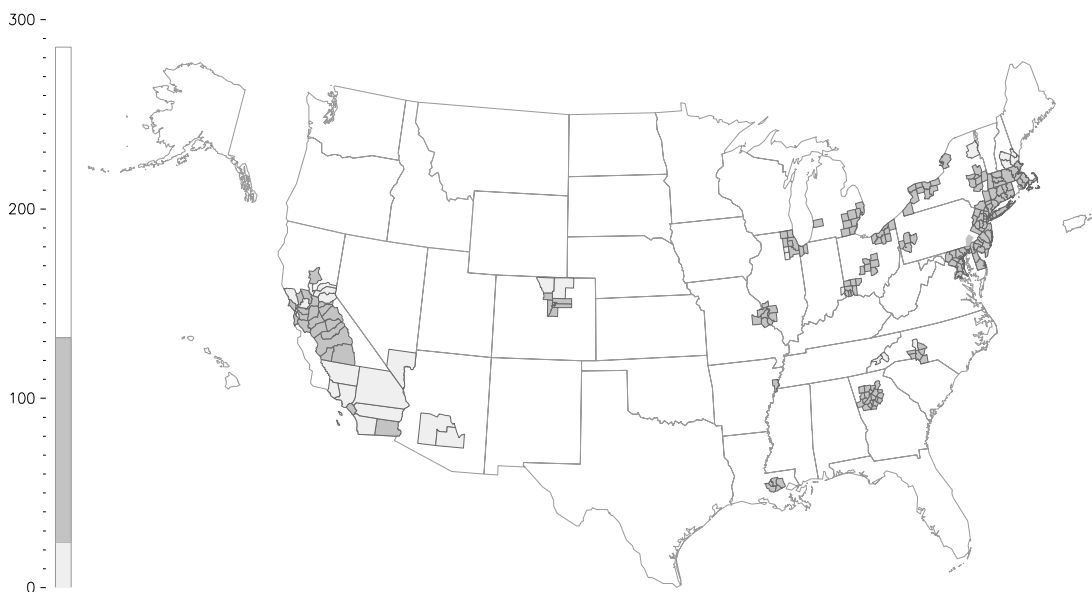

Nonattainment Areas Map – Ozone (8-hour)  
United States

**AirData**

Population  
(Millions)

Nonattainment Status:

- Part of County
- Whole County
- Attainment